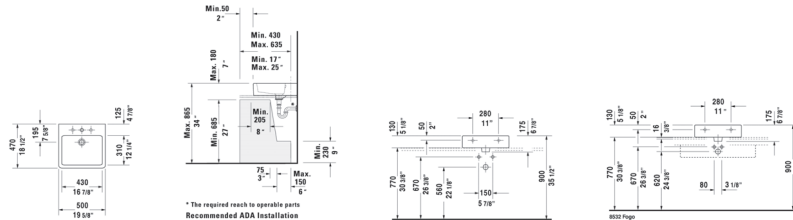

Vero Washbasin ground & # 0454500088 / 0454500027 / 0454500025

< 19 5/8" Inch >

Washbasin ground	Dimension	Weight	Order number
with faucet deck, hardware included, wall-mounted, cUPC® listed*, 19 5/8" Inch			
Colors			
00 White			
Variant			
●●● with overflow	19 5/8" x 18 1/2" Inch	33.5 lb	0454500088
● with overflow	19 5/8" x 18 1/2" Inch	33.5 lb	0454500027
●●● with overflow	19 5/8" x 18 1/2" Inch	33.5 lb	0454500025
Infobox			
* Complies with following standards: ASME A112.19.2/CSA B45.1, Washbasin is not ADA compliant in combination with pedestal, siphon cover or metal console			
Sanitary ceramics with the special WonderGliss surface finish will remain clean and attractive-looking for a long time to come. When ordering WonderGliss please add a "1" as eleventh digit to the model number.			
Accessory for ceramics			
Push button drain assembly for washbasins with overflow	2" Inch	0.8 lb	005052
Design Siphon		3.3 lb	005036

All drawings contain the necessary measurements which are subject to standard tolerances. They are stated in inch & mm and are non-binding. Exact measurements, in particular for customized installation scenarios, can only be taken from the finished ceramic piece.